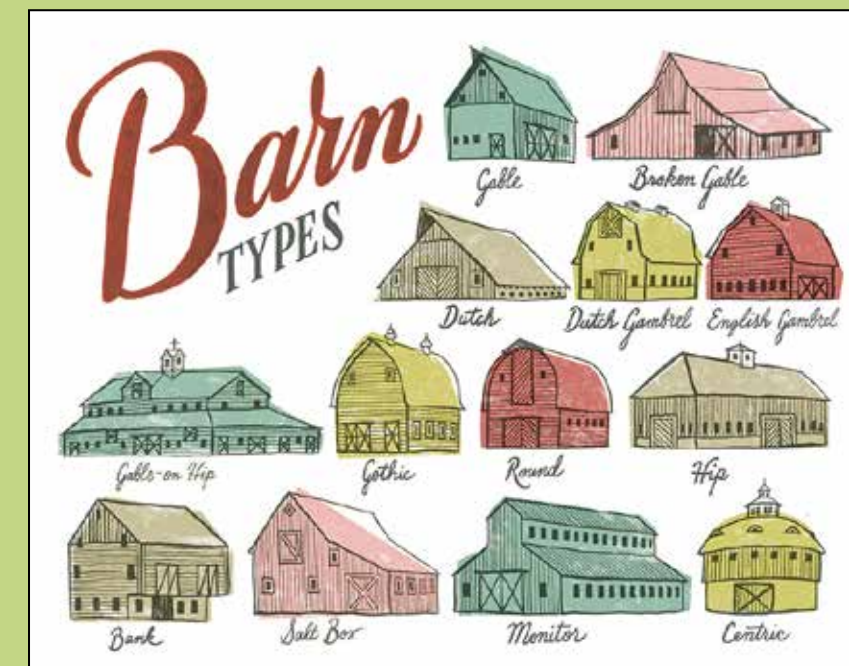

Barn Types print
APFT-004-S - 9X12
APFT-004-L - 11X14