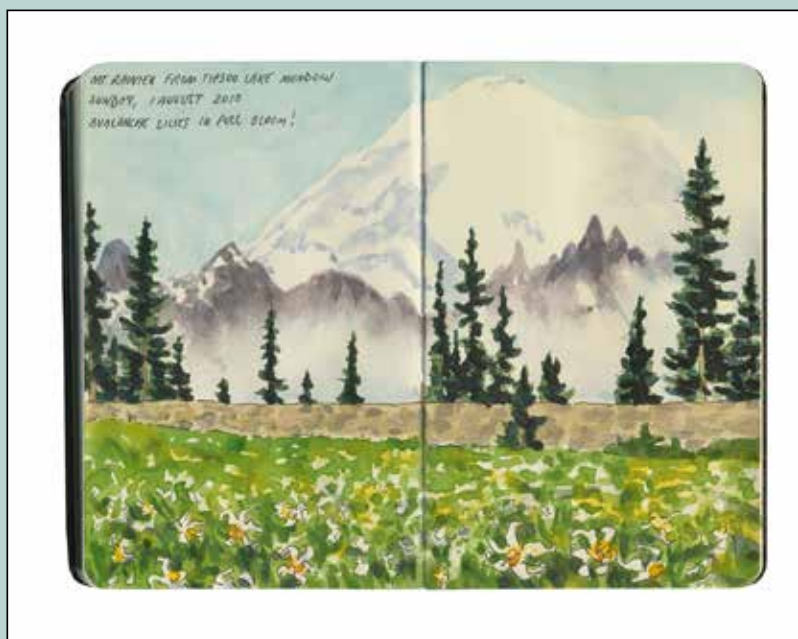

SKETCHBOOK PRINTS

Many PNW designs to choose from!

$15 each/9 x 12"

$20 each/11 x 14"

(For more info about sketchbook prints, see page 20.)

Mt. Rainier Nat'l Park

APB-063-S 9X12
APB-063-L 11X14