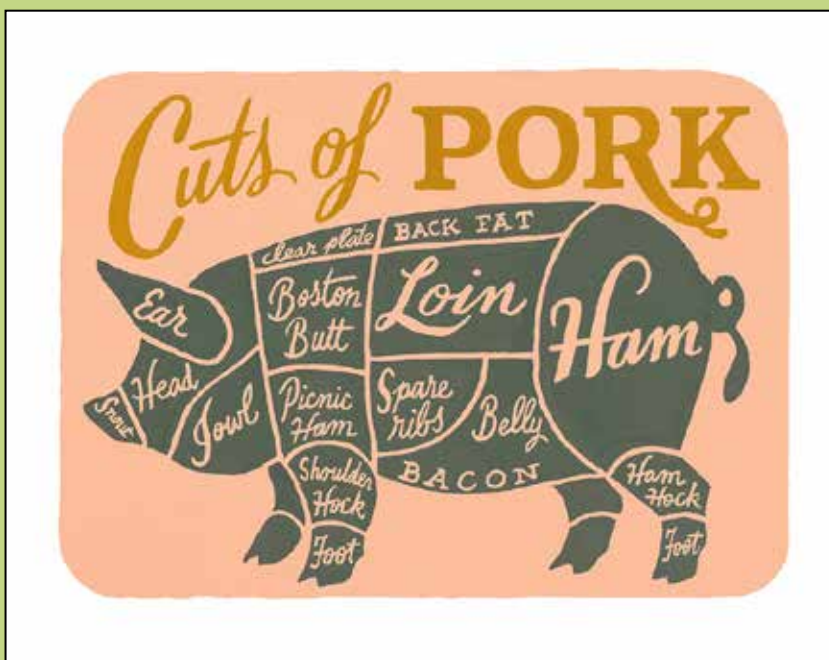

# FARM TO TABLE COLLECTION

FT-001 Winter Owl place cards

## POP-UP PLACE CARDS

Set of 8 pre-cut, pre-folded cards, 3.5 x 4.25 in.  
Matte finish (uncoated). **\$4/set of 8**

FT-002 Squirrel & Acorn

Pork print  
APFT-001-S - 9X12  
APFT-001-L - 11X14

A new and ongoing series celebrating the slow-food movement and the beauty of American farmland.