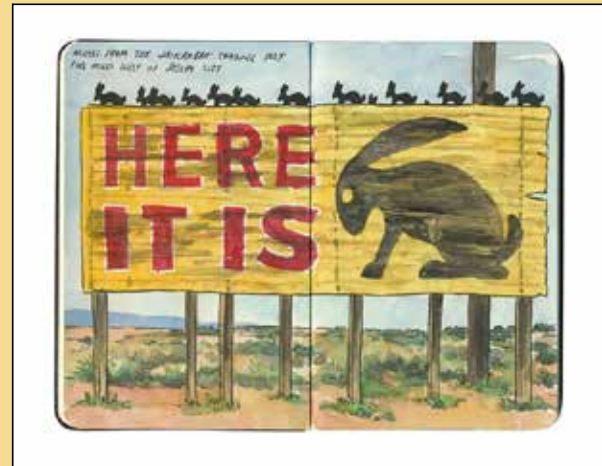

Route 66 Jackrabbit Sign
APB-140-S 9X12
APB-140-L 11X14