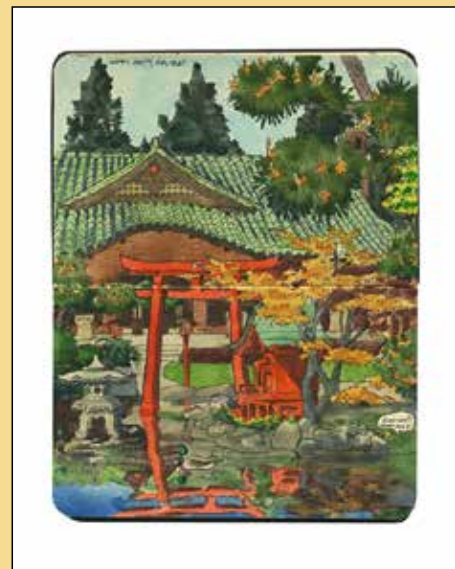

NEW! Tacoma Pagoda
APB-086-S 9X12
APB-086-L 11X14