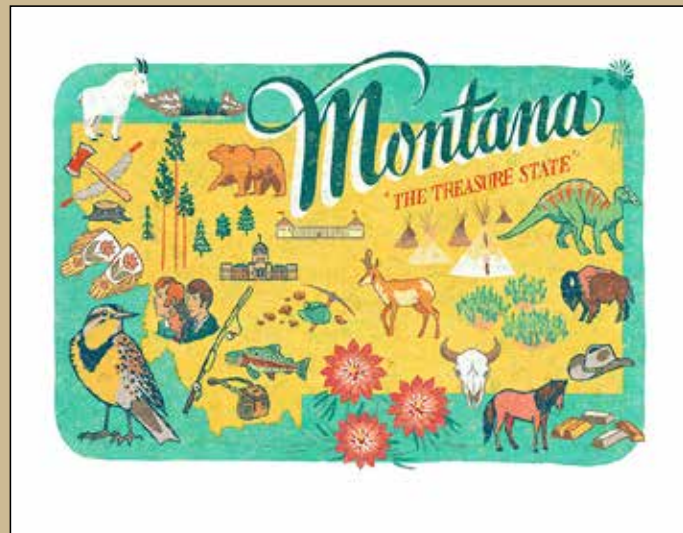

Maine card  
SC-019-A (single)  
SC-019-B (box set)

Michigan card  
SC-022-A (single)  
SC-022-B (box set)

Minnesota card  
SC-023-A (single)  
SC-023-B (box set)

Nevada print  
APS-028-S – 9X12  
APS-028-L – 11X14

Nebraska (Available as print only at this time)  
APS-027-S – 9X12  
APS-027-L – 11X14

Montana card  
SC-026-A (single)  
SC-026-B (box set)

Montana print  
APS-026-S – 9X12  
APS-026-L – 11X14

Nevada card  
SC-028-A (single)  
SC-028-B (box set)