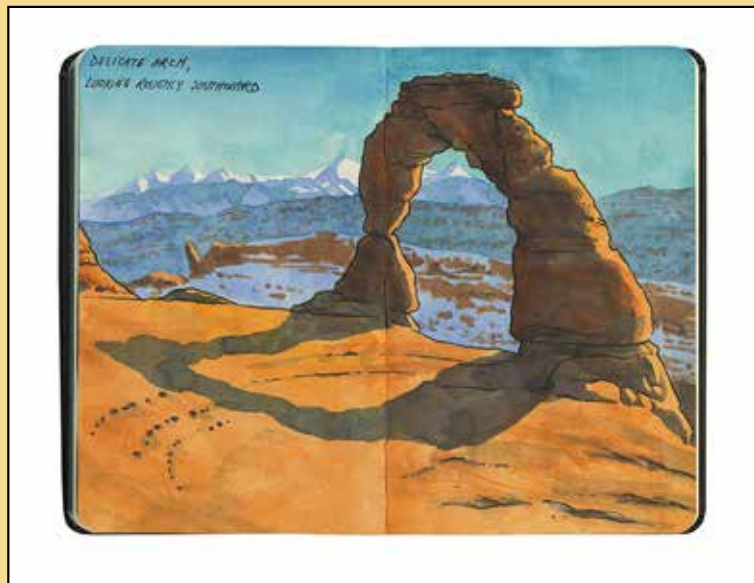

Arches National Park
APB-060-S 9X12
APB-060-L 11X14