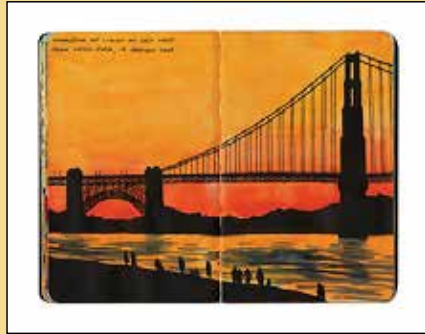

**Seattle Skyline**  
 APB-080-S 9X12  
 APB-080-L 11X14

**Columbia River Gorge**  
 APB-103-S 9X12  
 APB-103-L 11X14

SKETCHBOOK PRINTS • \$15 each/9 x 12" • \$20 each/11 x 14"

License Plates  
APB-001-S 9X12  
APB-001-L 11X14

Golden Gate Sunset  
APB-083-S 9X12  
APB-083-L 11X14

NEW! French Quarter, New Orleans  
APB-084-S 9X12  
APB-084-L 11X14

Brooklyn Bridge  
APB-082-S 9X12  
APB-082-L 11X14

Peggys Cove  
APB-120-S 9X12  
APB-120-L 11X14