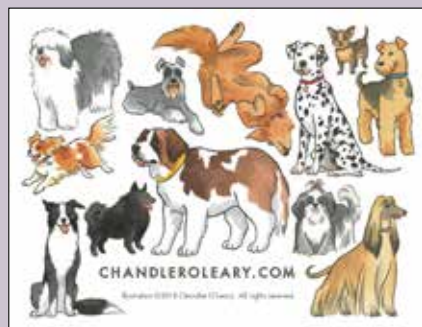

ESSENTIAL GREETINGS

From Valentine wishes to interactive greetings to everyday sentiments, these stationery basics get the message across in extraordinary ways. Each design features an original illustration; folded cards are blank inside.

A2 FOLDED GREETING CARDS • $2.25 each

4.25 x 5.5 in. folded, blank inside

Matte (uncoated) cardstock, envelope included

(back of card)

(back of card)

LOVE NOTES, 4.25 x 5.5 in. postcards
Matte (uncoated) cardstock, 4 designs available
$0.75 each

LOVE BIRDS GIFT TAGS

2 x 3.5 in.
Set of 8 tags
Matte finish (uncoated)
String included
$4/set of 8